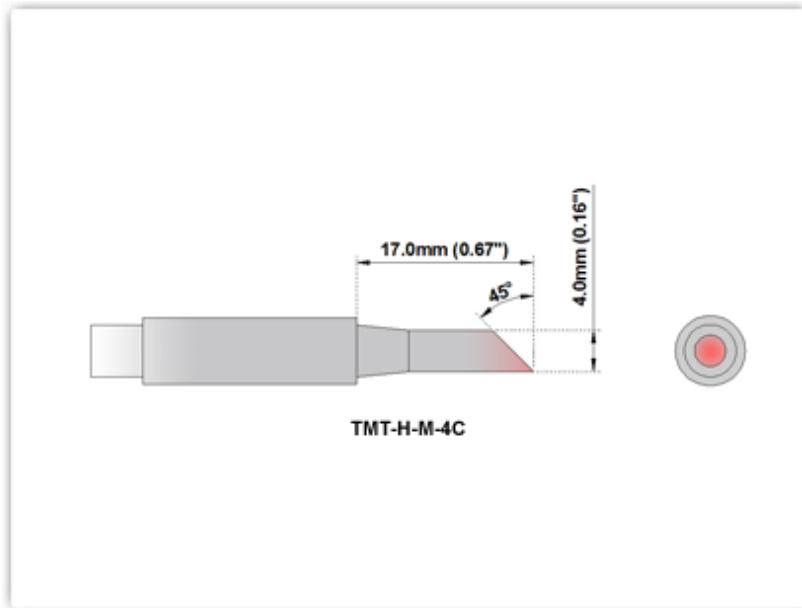

## EBH513 Datasheet

### Technical Specifications

#### EBH513

**Bevel 45° 4.0mm (0.158")**

Tip Style: Bevel 45°

Tip Width: 4.00mm (0.16")

Tip Length: 17.00mm (0.67")

RoHS Compliant<sup>1</sup> / Lead Free:

YES

Equivalent to: