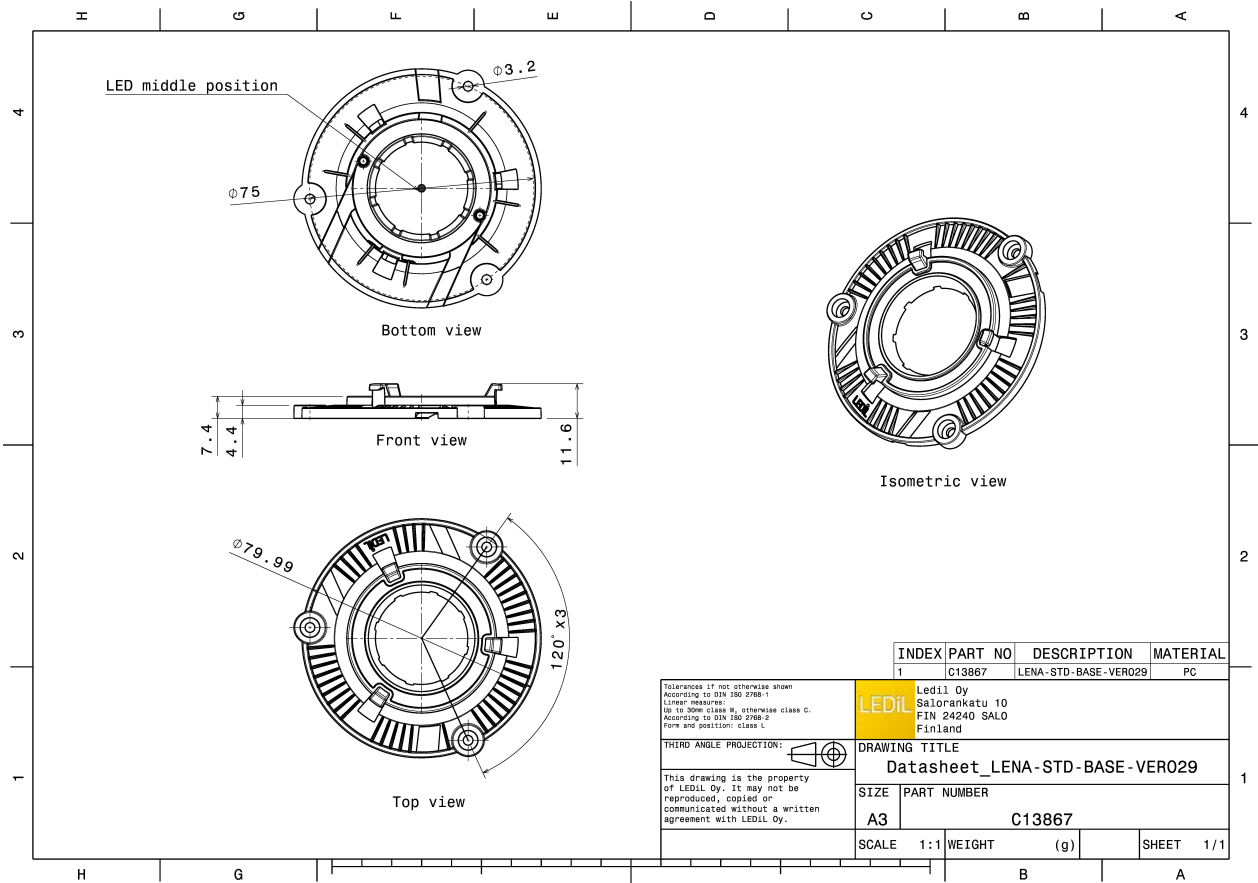

LENA-STD-BASE-VERO29

Basepart for LENA and LENINA reflectors.
Compatible with Bridgelux VERO29.

TECHNICAL SPECIFICATIONS:

Dimensions	Ø 80 mm
Height	11.6 mm
Fastening	screw
Colour	white
Box size	270 x 180 x 115 mm
Box weight	3.9 kg
Quantity in Box	60 pcs
ROHS compliant	yes ⓘ

MATERIAL SPECIFICATIONS:

Component	Type	Material	Colour
LENA-STD-BASE-VERO29	Base part	PC	white

GENERAL INFORMATION:

NOTE: The typical beam angle will be changed by different color, chip size and chip position tolerance. The typical total beam angle is the full angle measured where the luminous intensity is half of the peak value.