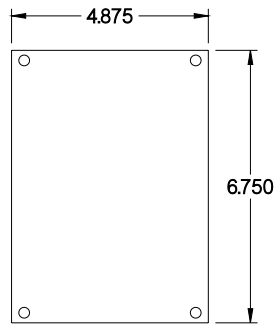

PART No. 1414N4SSG

for more information visit
www.hammfg.com

Data subject to change without notice

TOP VIEW

ISOMETRIC VIEW

BACK VIEW

LEFT SIDE VIEW

FRONT VIEW

RIGHT SIDE VIEW

INNER PANEL

BOTTOM VIEW