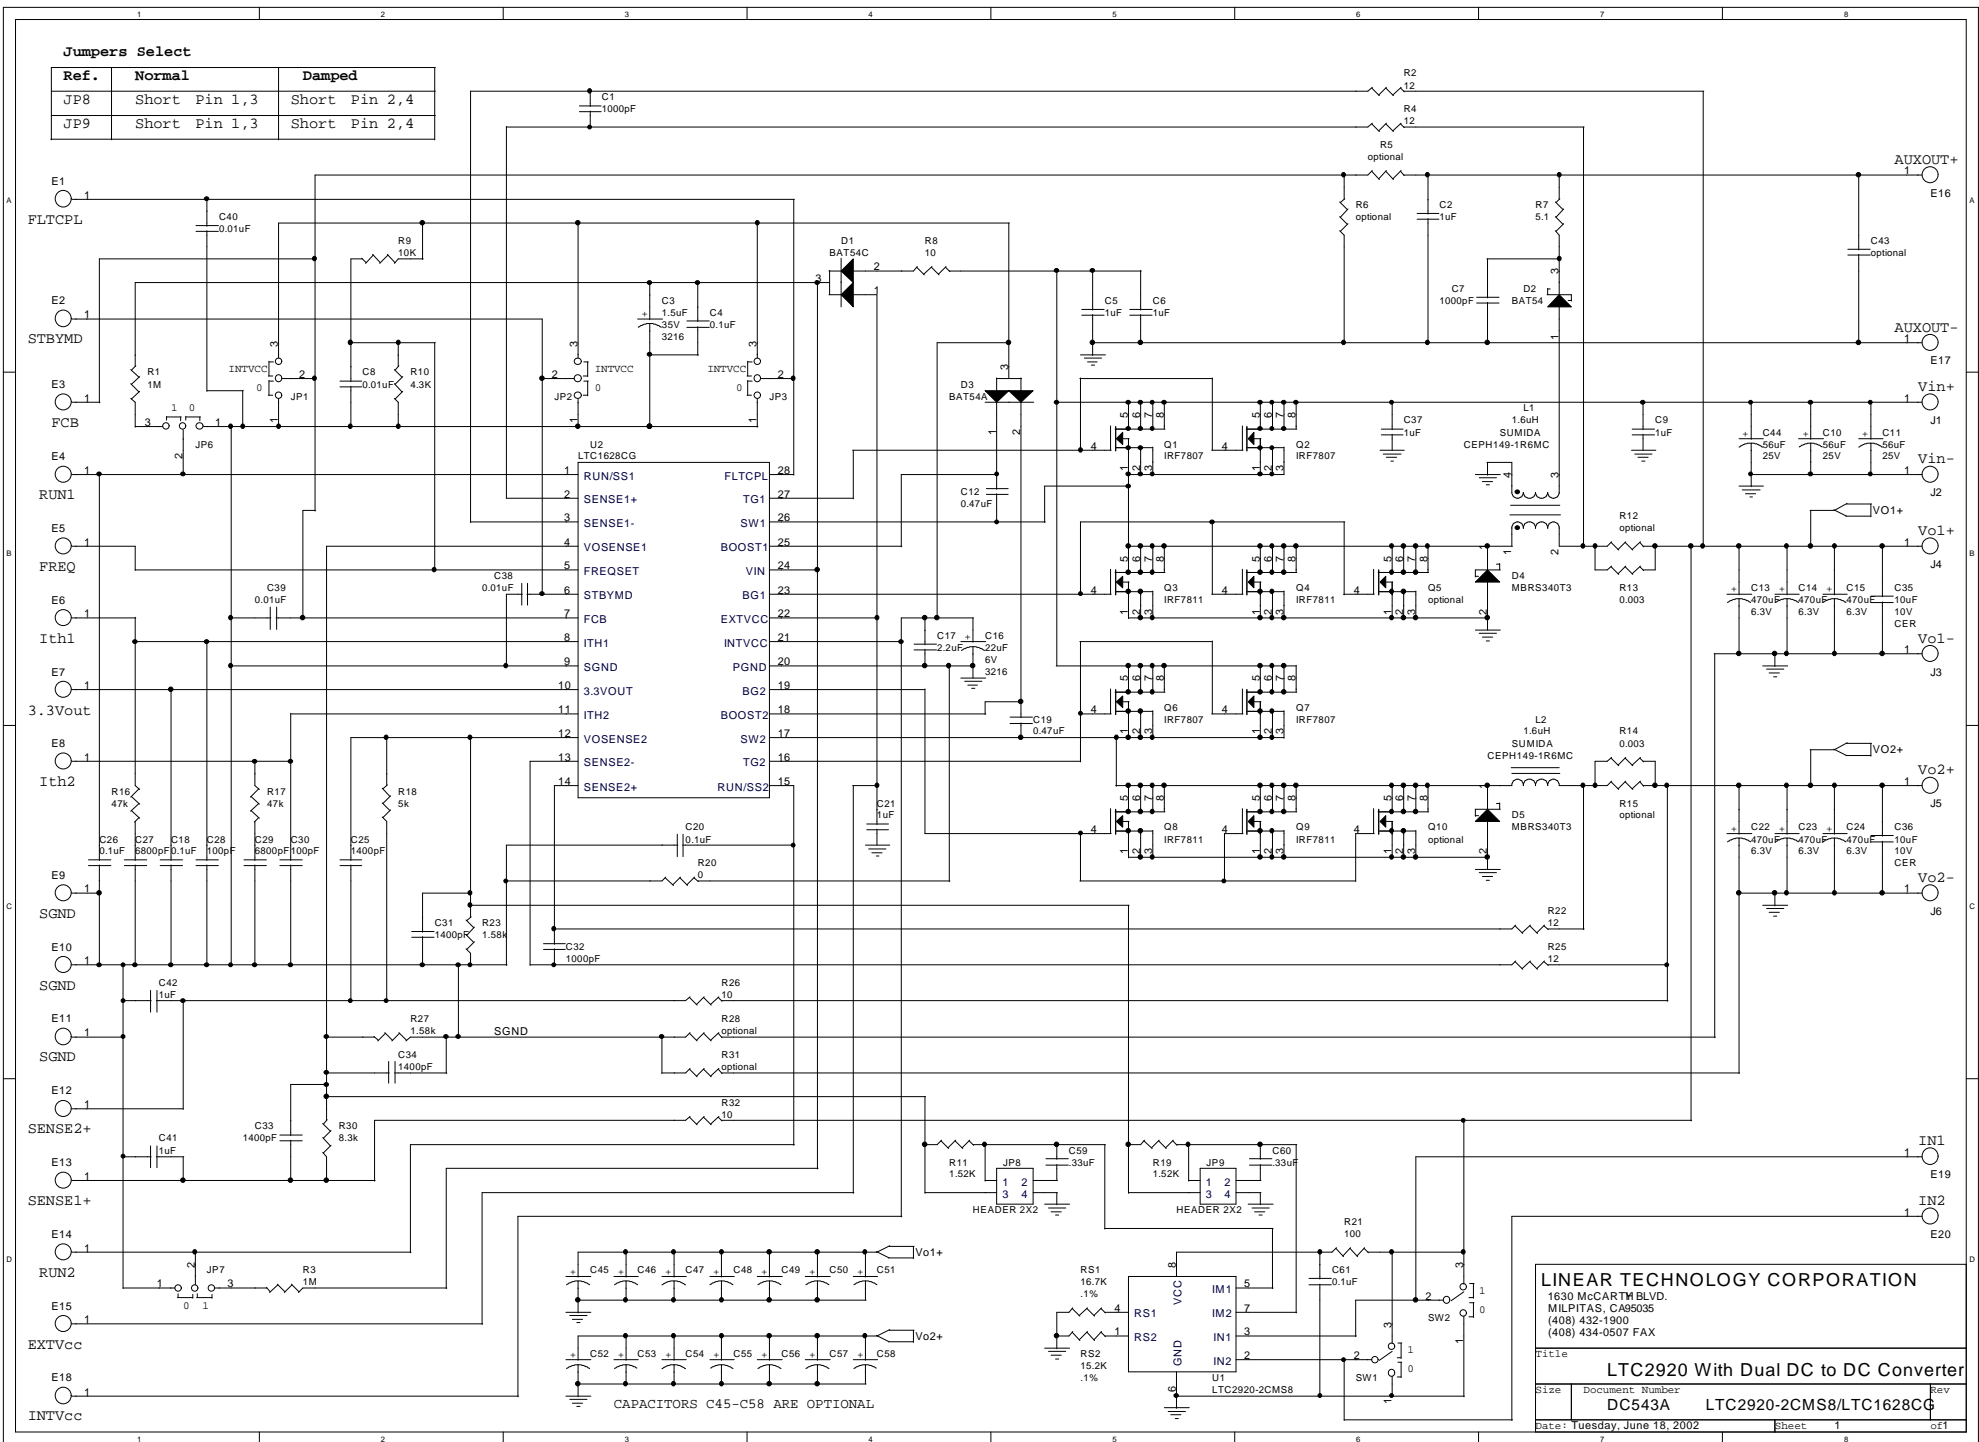

**Jumpers Select**

Ref.	Normal	Damped
JP8	Short Pin 1,3	Short Pin 2,4
JP9	Short Pin 1,3	Short Pin 2,4

CAPACITORS C45-C58 ARE OPTIONAL

**LINEAR TECHNOLOGY CORPORATION**  
 1630 McCARTHY BLVD.  
 MILPITAS, CA 95035  
 (408) 432-1900  
 (408) 434-0507 FAX

Title: **LTC2920 With Dual DC to DC Converter**

Size: Document Number: **DC543A**    Part Number: **LTC2920-2CMS8/LTC1628CG**    Rev: **1**

Date: Tuesday, June 18, 2002    Sheet: 1 of 1