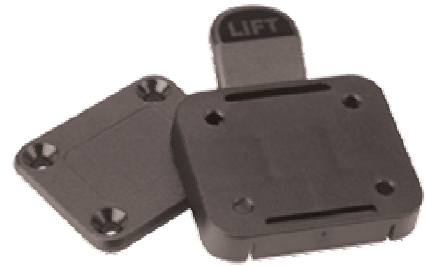

- Vises, Work Holding Tools
- PanaPress. Mini Arbor Press
- Mobile Electronics Mounts
- InDash Custom Dash Mounts
- iPod-iPhone Holders-Mounts
- Smartphone Accessories
- Smartphone Screen Protectors
- CCTV, Security Camera Mounts
- Audio/Video Mounts

Model: 675-BT Quick Release Interface

A QUICK CHANGE ARTIST FOR TODAY'S MOBILE ELECTRONICS

Use this convenient and easy-to-use interface to quickly remove electronics from any mount.

- Base and top are AMPS-compatible and provide a quick release interface for a wide variety of electronics including satellite radios and GPS units
- Quickly remove electronics for security or move them from vehicle-to-vehicle
- Top firmly attaches to the base with a solid "click"
- Made of black, high-impact polycarbonate plastic
- Simply lift the latch to remove the electronics
- Installer must supply mounting hardware